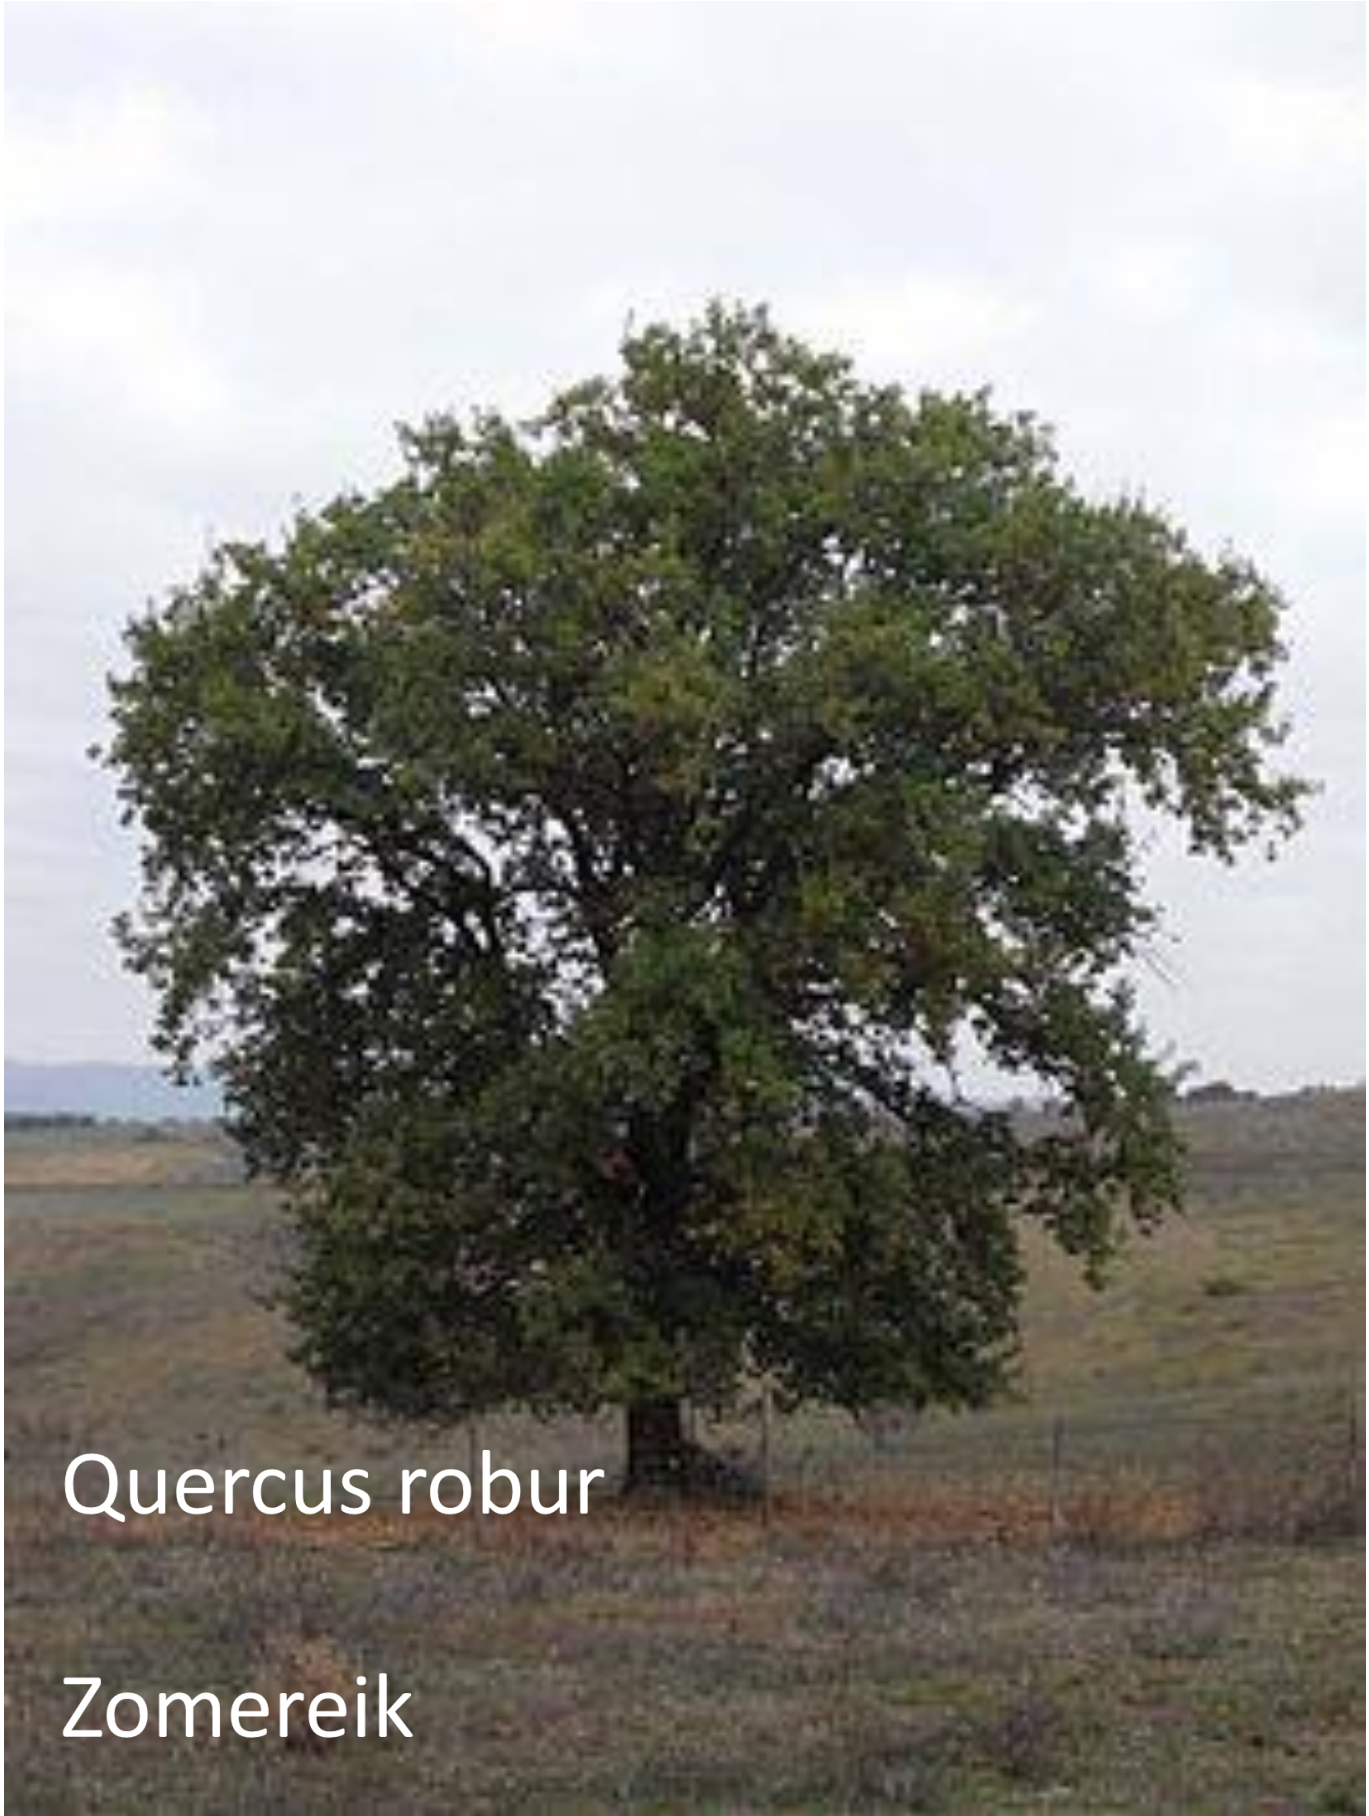

Acer campestre

Spaanse aak of
veldesdoorn

Acer campestre

Spaanse aak of
veldesdoorn

Quercus robur

Zomereik

Quercus robur

Zomereik

Ilex aquifolium 'J.C.
van Tol'

Beshulst

Ilex aquifolium 'J.C.
van Tol'

Beshulst

Ilex aquifolium

Scherpe hulst

Ilex aquifolium

Scherpe hulst

Prunus padus

Vogelkers

Prunus padus

Vogelkers

A photograph of a branch of Betula pendula (Weeping Birch) with several green, serrated leaves and two brown, cylindrical catkins. The branch is set against a light blue, textured background. The leaves are ovate with serrated margins and prominent venation. The catkins are elongated and covered in small, brown, cone-like structures.