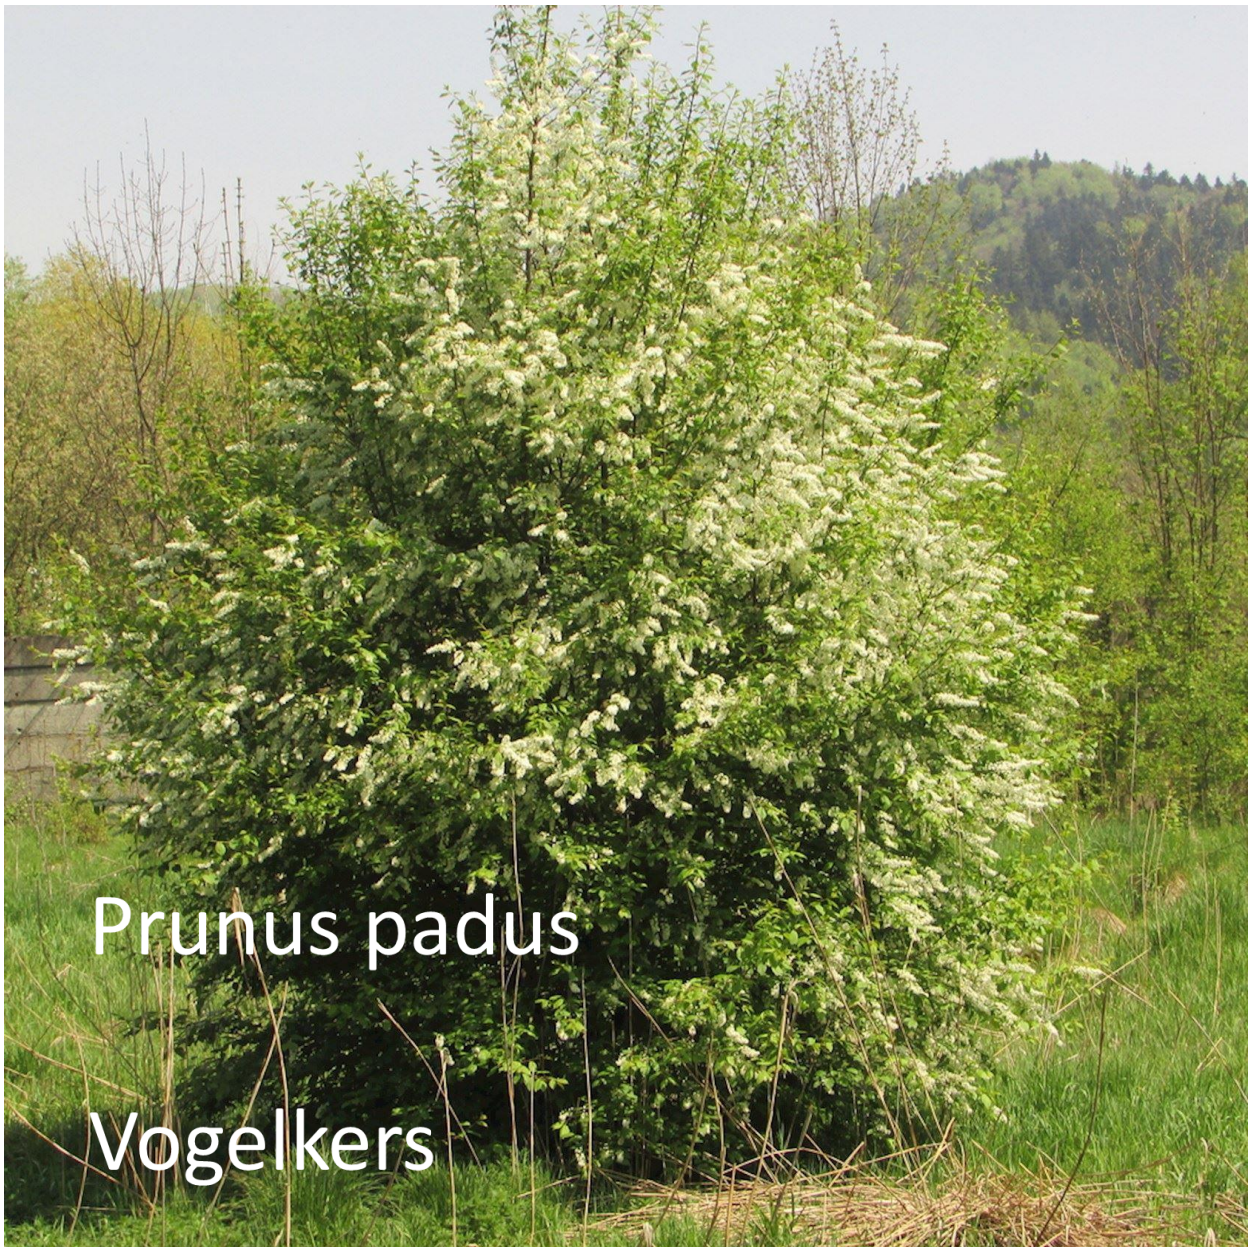

Ilex aquifolium 'J.C.
van Tol'

Beshulst

Ilex aquifolium 'J.C.
van Tol'

Beshulst

Ilex aquifolium

Scherpe hulst

Ilex aquifolium

Scherpe hulst

Corylus avellana

Hazelaar

Corylus avellana

Hazelaar

Prunus serotina

Amerikaanse
vogelkers

Prunus serotina

Amerikaanse
vogelkers

Prunus padus

Vogelkers

Prunus padus

Vogelkers

A photograph of a branch of Betula pendula (Weeping Birch) with several green, serrated leaves and two brown, cylindrical catkins. The branch is set against a light blue, textured background. The leaves are ovate with serrated margins and prominent venation. The catkins are elongated and covered in small, brown, cone-like structures.